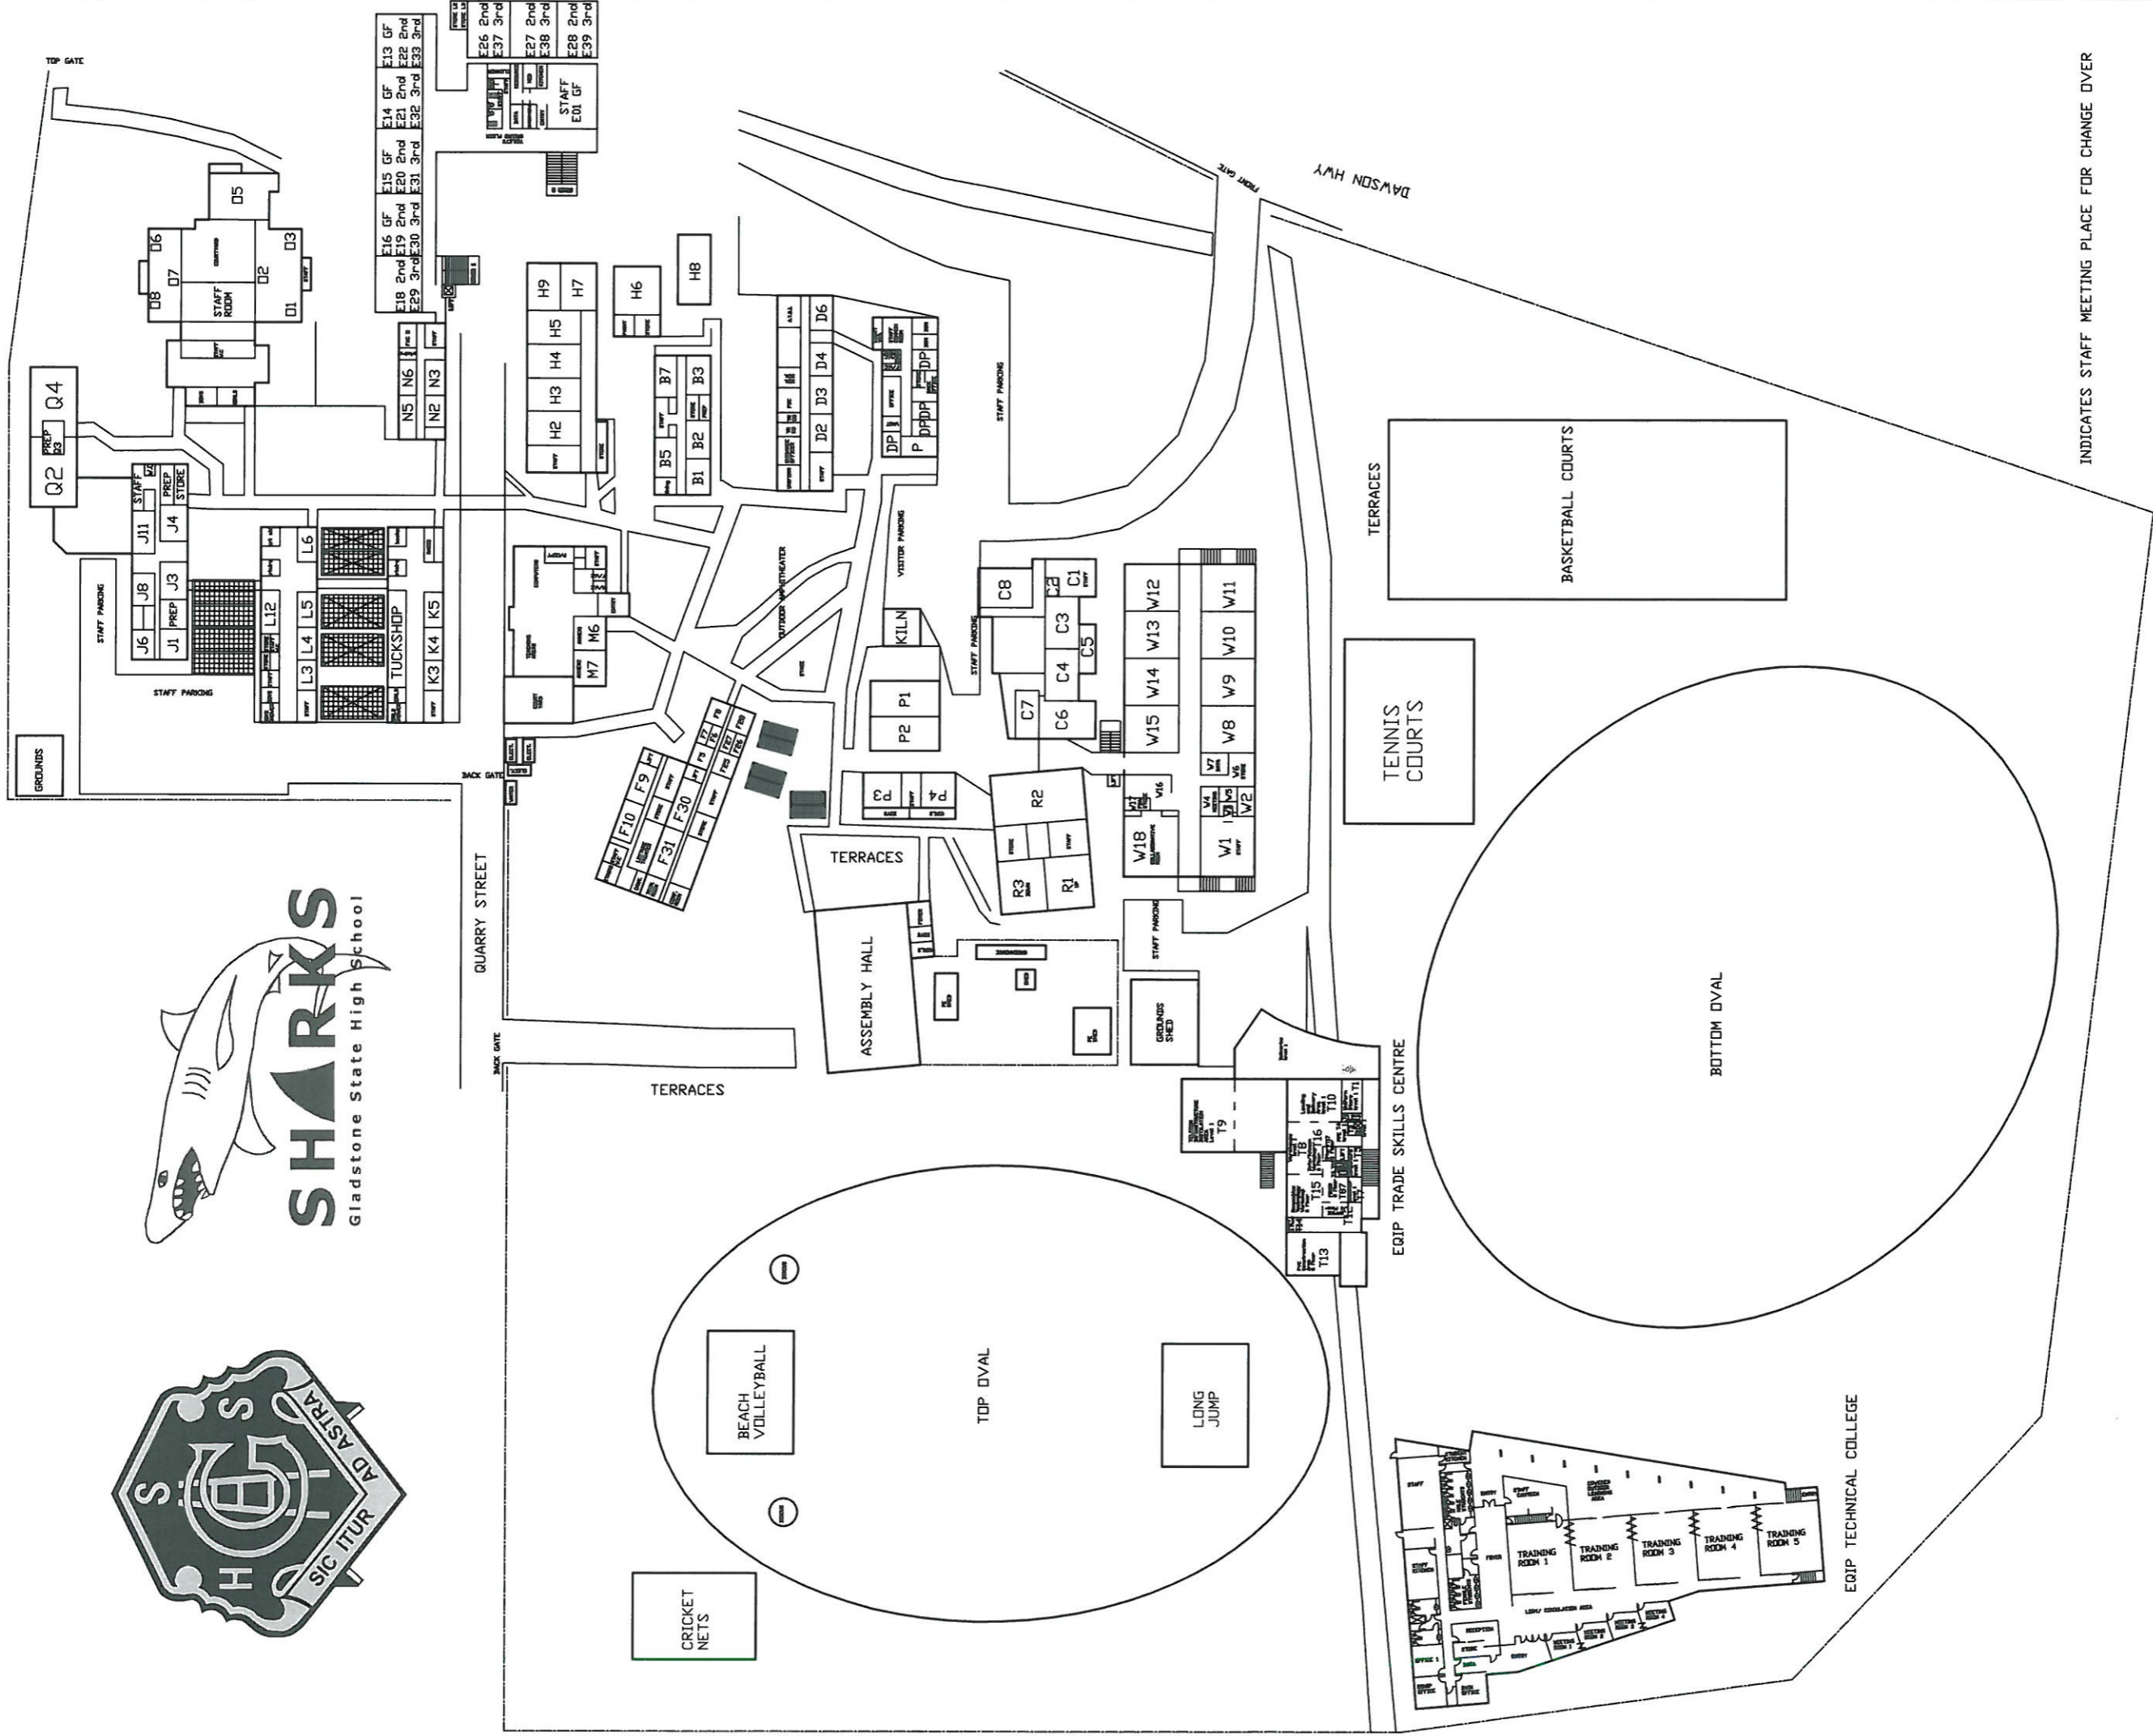

GLADSTONE STATE HIGH SCHOOL WHOLE SCHOOL MAP

SEM 1 2018

INDICATES STAFF MEETING PLACE FOR CHANGE OVER